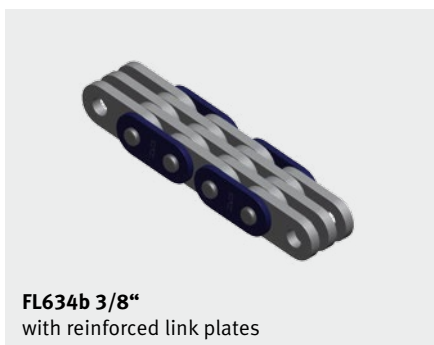

Examples of special versions