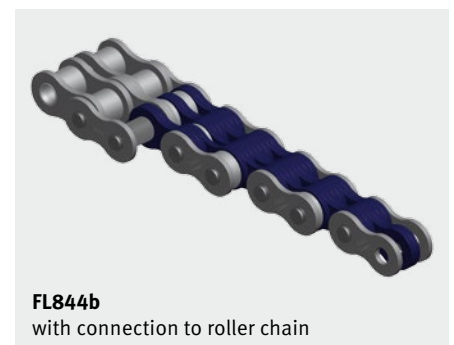

Examples of special versions