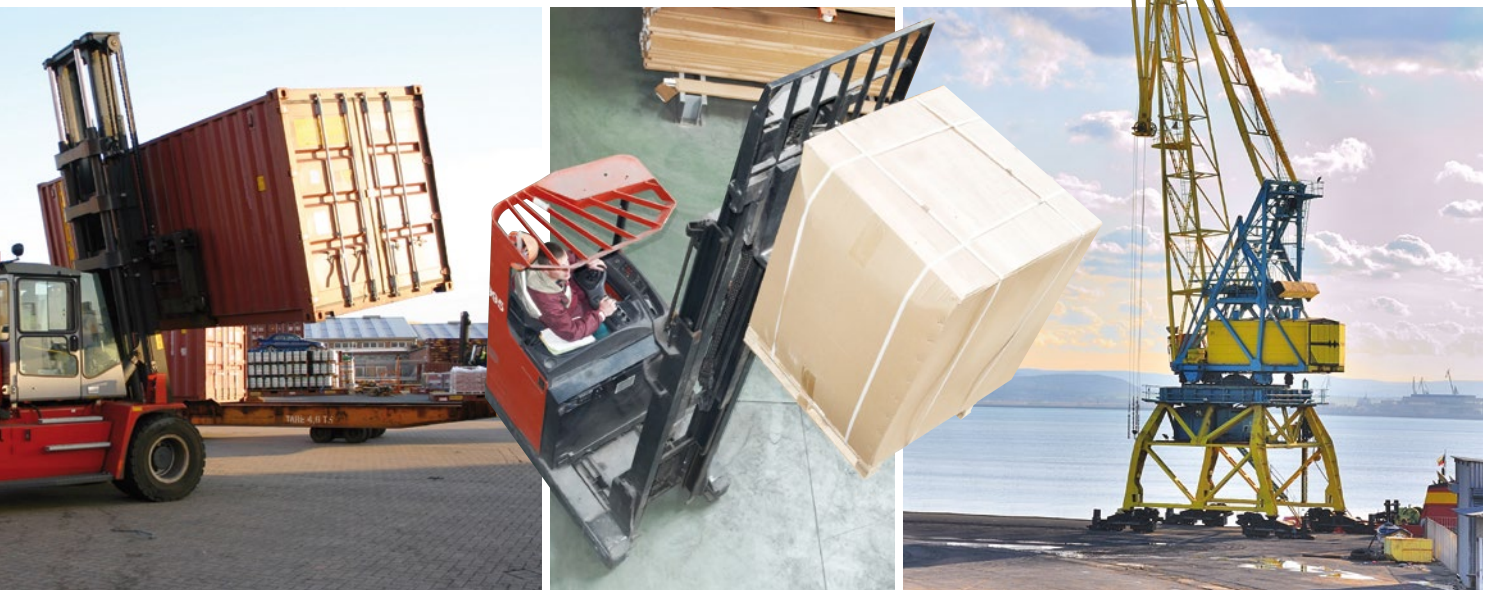

Highlights

- Precision-formed, heat-treated and shot-peened link plates with optimised geometry
- Higher breaking forces achieved by optimised plate thickness
- Improved press-fitting of pins and outer plates for higher fatigue strength
- Link plates with a particularly high contact ratio
- Pins with hardened surfaces for increased wear resistance
- Special versions manufactured to works standards available
- Different pear drops and anchor bolts possible
- Wide range of products

CE iwis leaf chains are compliant with
EC Machine Directive 2006/42/EC

Research and development

iwis has been working for more than 15 years on the research and development of new leaf chains. We combine up-to-the-minute technology and assembly processes with optimum materials, coatings and geometry to constantly improve the technical characteristics of our products.

Our chains are designed in close collaboration with end users and are available from different iwis production sites.

We offer the following customer services on request:

- Wear analysis
- Fatigue strength analysis
- Tensile load analysis
- Technical assessment tool available

We use in-house developed test stands and methods to assure quality.

Examples of special versions